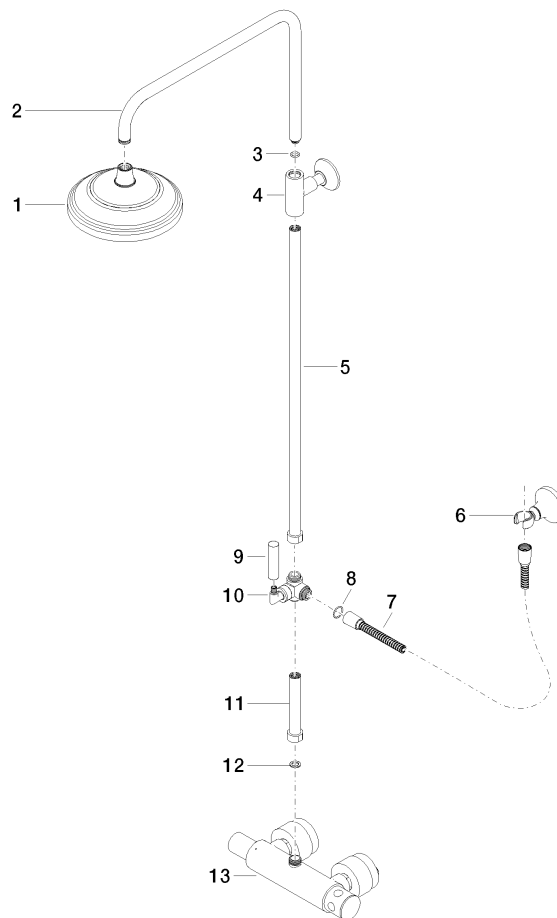

**MADISON Showerpipe with shower thermostat without hand shower -
Durabron (23kt Gold)**

MADISON

34 459 360

- shower with fixed riser projection 420mm
- rain shower Ø 200 mm
- rain shower with anti-scale system
- max. rainshower flow 14 l/min
- Function from: 8 l/min
- rotary diverter for fixed-riser shower/hand shower
- height of fittings up to rain shower (bottom edge) 985mm
- height of fittings up to top edge of elbow 1160mm
- two-part push-on rosette Ø 65 mm
- rosette for shower holder Ø 65mm
- rosette for wall mounting Ø 60mm
- gauge 150 mm - 13 mm
- metal shower hose 1250mm with integrated anti-twist protection
- 1/2" connection
- Pipe diameter 20 mm

Flow rate chart

Certificates

LGA_38665.

MADISON Showerpipe with shower thermostat without hand shower -
Durabronz (23kt Gold)

MADISON

34 459 360

Parts for other
finishes can be found
here: [Chrome](#)

MADISON Showerpipe with shower thermostat without hand shower - Durabrace (23kt Gold)

MADISON

34 459 360

Spare parts list

No.	Item Number	Name	Quantity used	Delivery time
1	04 12 05 038 01-09	shower	1	60
2	04 28 22 101 20-09	spout	1	40
3	90 14 10 011 00 90	seal	1	2
4	90 17 11 037 01-09	holder	1	-
Spare part can no longer be ordered, please order the replacement item				
5	90 28 22 104 00-09	pipe	1	-
Spare part can no longer be ordered, please order the replacement item				
6	90 17 09 045 01-09	diverter	1	40
7	09 30 30 064-09	screw	1	40
8	09 18 20 011-09	base	1	40
9	09 28 22 013 90	pipe	1	2
10	11 170 370-09	MADISON Lever insert - Durabrace (23kt Gold)	1	40
11	09 30 30 062-09	screw	1	40
12	09 14 10 122 90	seal	1	2
13	28 104 970-09	Metal shower hose 1/2" x 1/2" x 1250 mm - Durabrace (23kt Gold)	1	40
14	28 050 410-09	holder	1	60
15	90 28 22 103 00-09	pipe	1	-
Spare part can no longer be ordered, please order the replacement item				
16	90 14 20 002 00 90	seal	1	2
17	04 17 01 044 01-09	fitting	1	40